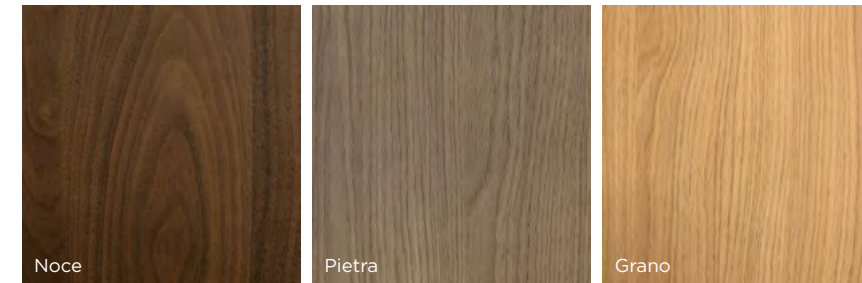

Noce

Pietra

Grano