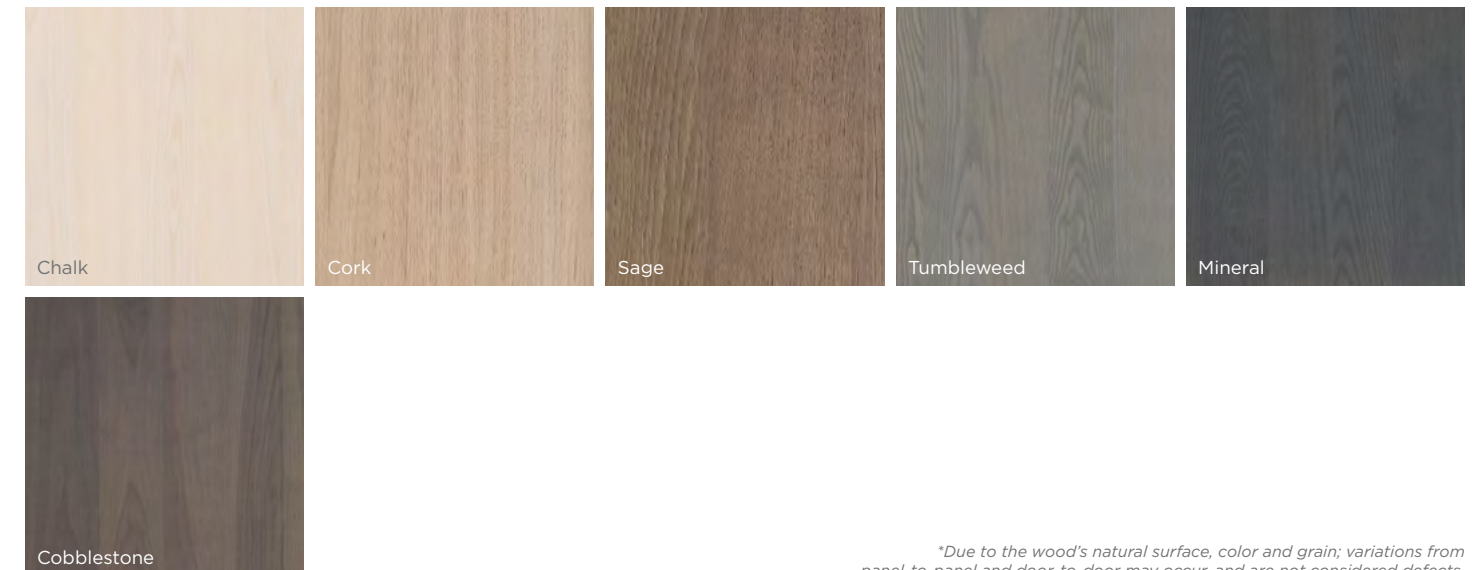

NATURA™

COLLECTION

PREFINISHED WOOD VENEER

Sturdy, prefinished veneer panels with the same lively appearance and benefits as traditional hardwood panels. The advanced European mix-match and varnishing technologies result in a high-quality low-sheen material ideal for European inspired designs.

- Door Styles: Alba & Vita -

*Due to the wood's natural surface, color and grain; variations from panel-to-panel and door-to-door may occur, and are not considered defects.