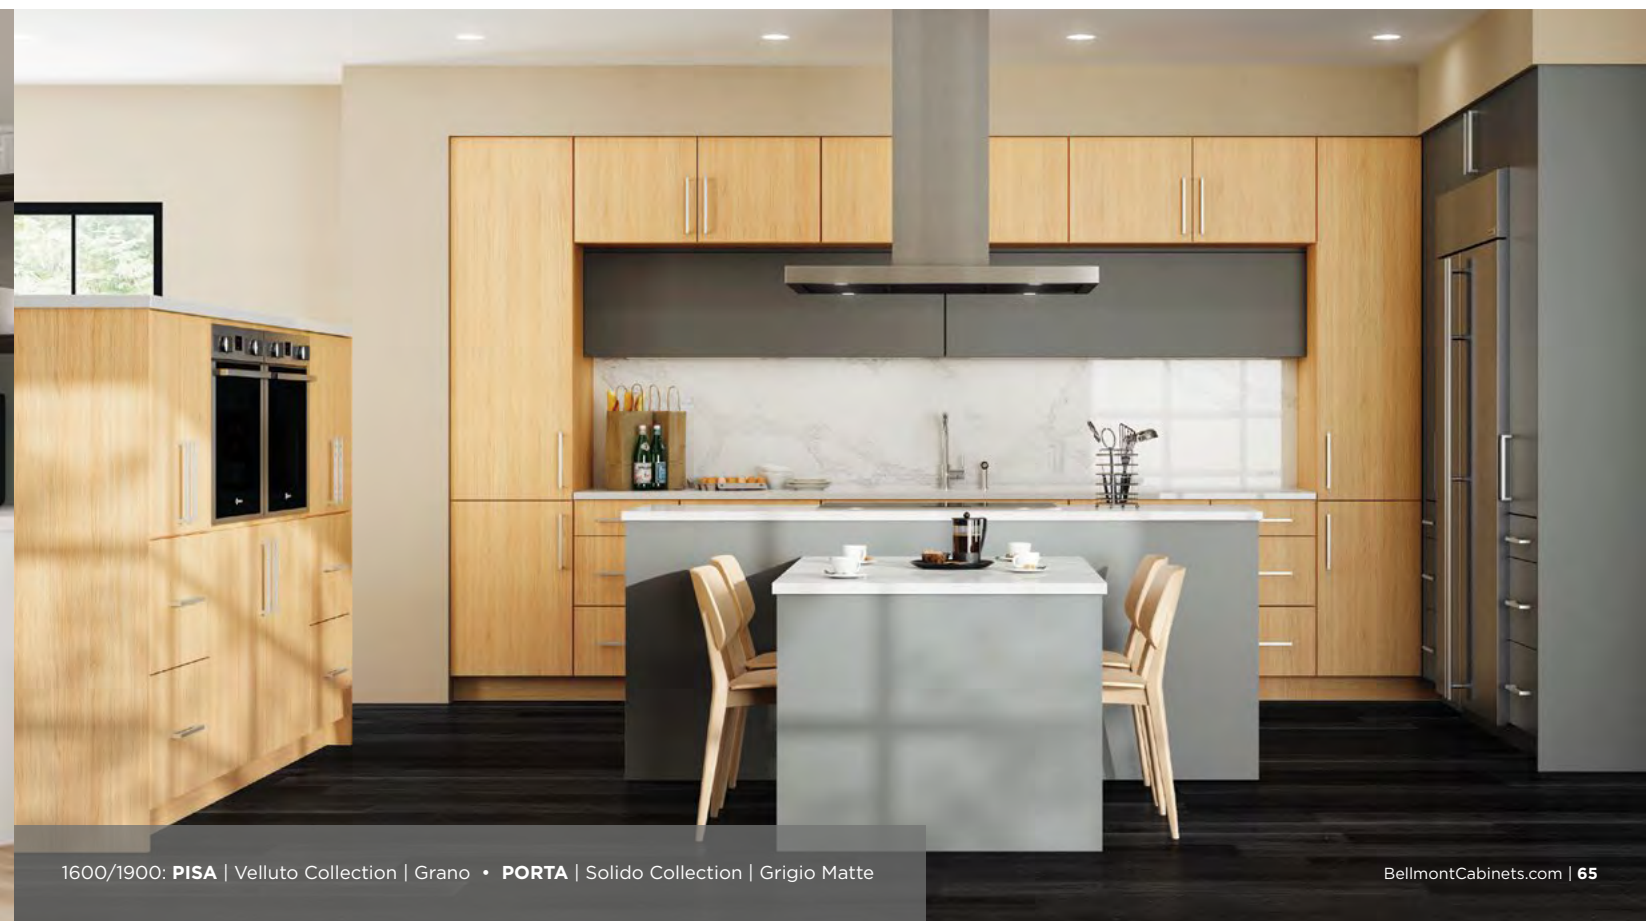

ARES COLLECTION

TEXTURED LAMINATE (TSS)

Inspired by the urban brickwork that characterizes industrial architecture, these textured laminates reflect the simplicity and depth of a concrete wall or troweled plaster.

- Door Styles: Firma -

VELLUTO COLLECTION

SOFT-TOUCH LAMINATE

Soft and silky to the touch, with scratch and fingerprint-resistant properties. These matte laminates are manufactured using a sophisticated coating process, making them a perfect low-maintenance alternative to real Oak or Walnut veneers.

- Door Styles: Modena, Verona, & Pisa -