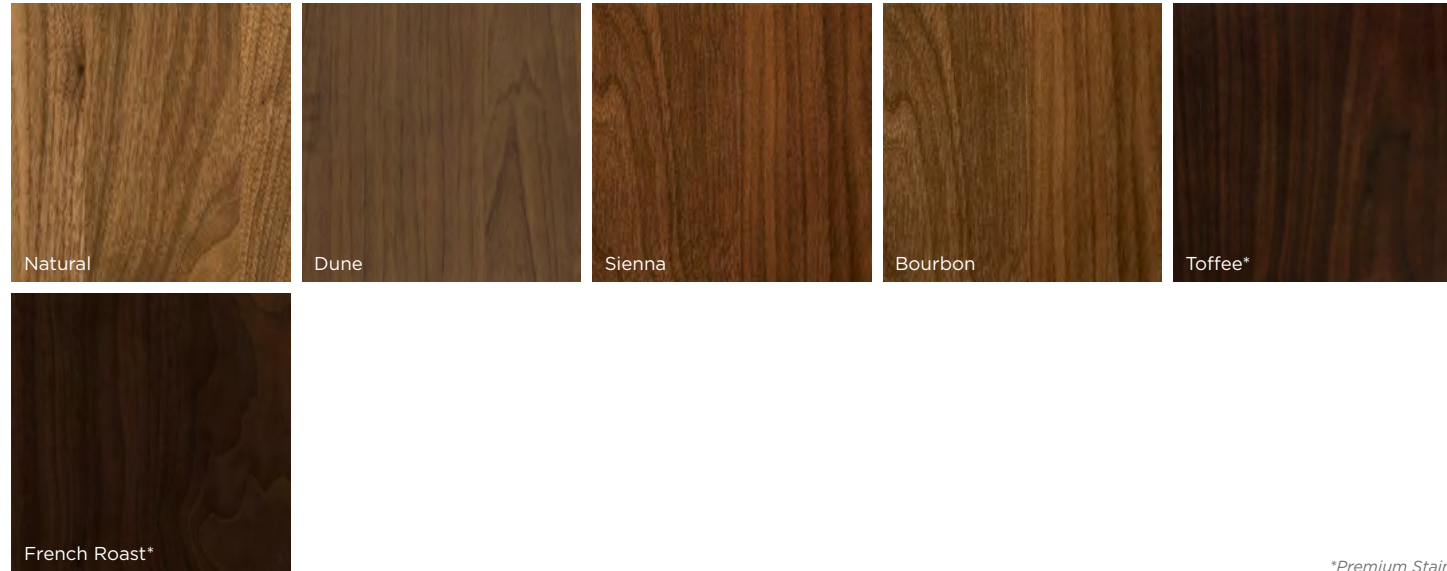

*Premium Stain

MAPLE

Admired for its consistency, Maple's dense, smooth grain patterns and uniform coloring allow it to take lighter stain colors well. The occasional dark mineral streak and mild color variations add to Maple's character.

*Premium Stain

1900: AVANT | Rift White Oak | Praline • AVANT | Paint | Naval
PHOTO: Design Depot (Englewood, NJ)

1900: MONTICELLO | Maple | Praline • MONTICELLO | Maple | Spice

WALNUT

Black American Walnut grows in the eastern states, and like Cherry, has been synonymous with fine woodworking for centuries. This rich brown wood has an attractive grain pattern and is prized for its warmth and strength. Walnut will lighten with age and light exposure.

*Premium Stain

SAPELE

A member of the Mahogany family, Sapele is native to central Africa. This dense, strong wood, easily recognized by the well-defined ribbon grain pattern, is golden brown in color and will darken with age. For best results, use Sapele on flat panel or shaker style doors.