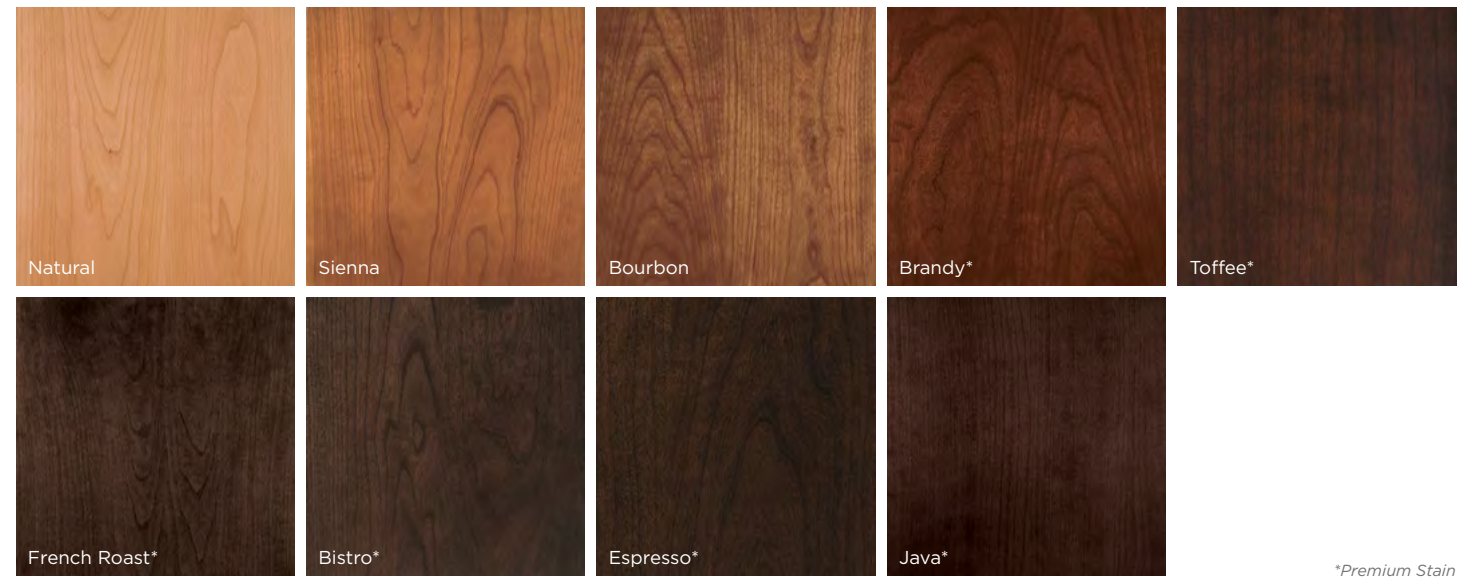

FASHION PAINT COLORS

1900: PASADENA | Paint | White • SPRINGFIELD | Paint | Dovetail (Color Select)
PHOTO: Julie Miller Designs (Orinda, CA)

COLOR SELECT PROGRAM

Pick any paint color from the Sherwin-Williams library to coordinate with your existing wall and trim finishes. Plus, you receive the same high-quality paint finish used for all of our standard color offerings.

Available in 1900 & VERO. | See your Belmont Cabinet Co. Dealer for details.

ALDER

Native to the Pacific Northwest, Alder has a fine, smooth, straight grain with random mineral streaks, tight knots, and mild color variations from pale reds to reddish-browns.

- Also available in Rustic Alder, featuring random pin holes, knots, and grain variation. -
Some exclusions apply. See your Belmont Cabinet Co. Dealer for details.

*Premium Stain

CHERRY

Common in fine furniture, Cherry is an eastern grown hardwood that exhibits a smooth, tight grain, and mild color variations from pale yellows to deep reddish-browns. Fine pin holes, pitch pockets, grain variation, and darkening with age all occur naturally, adding to the beauty of Cherry.