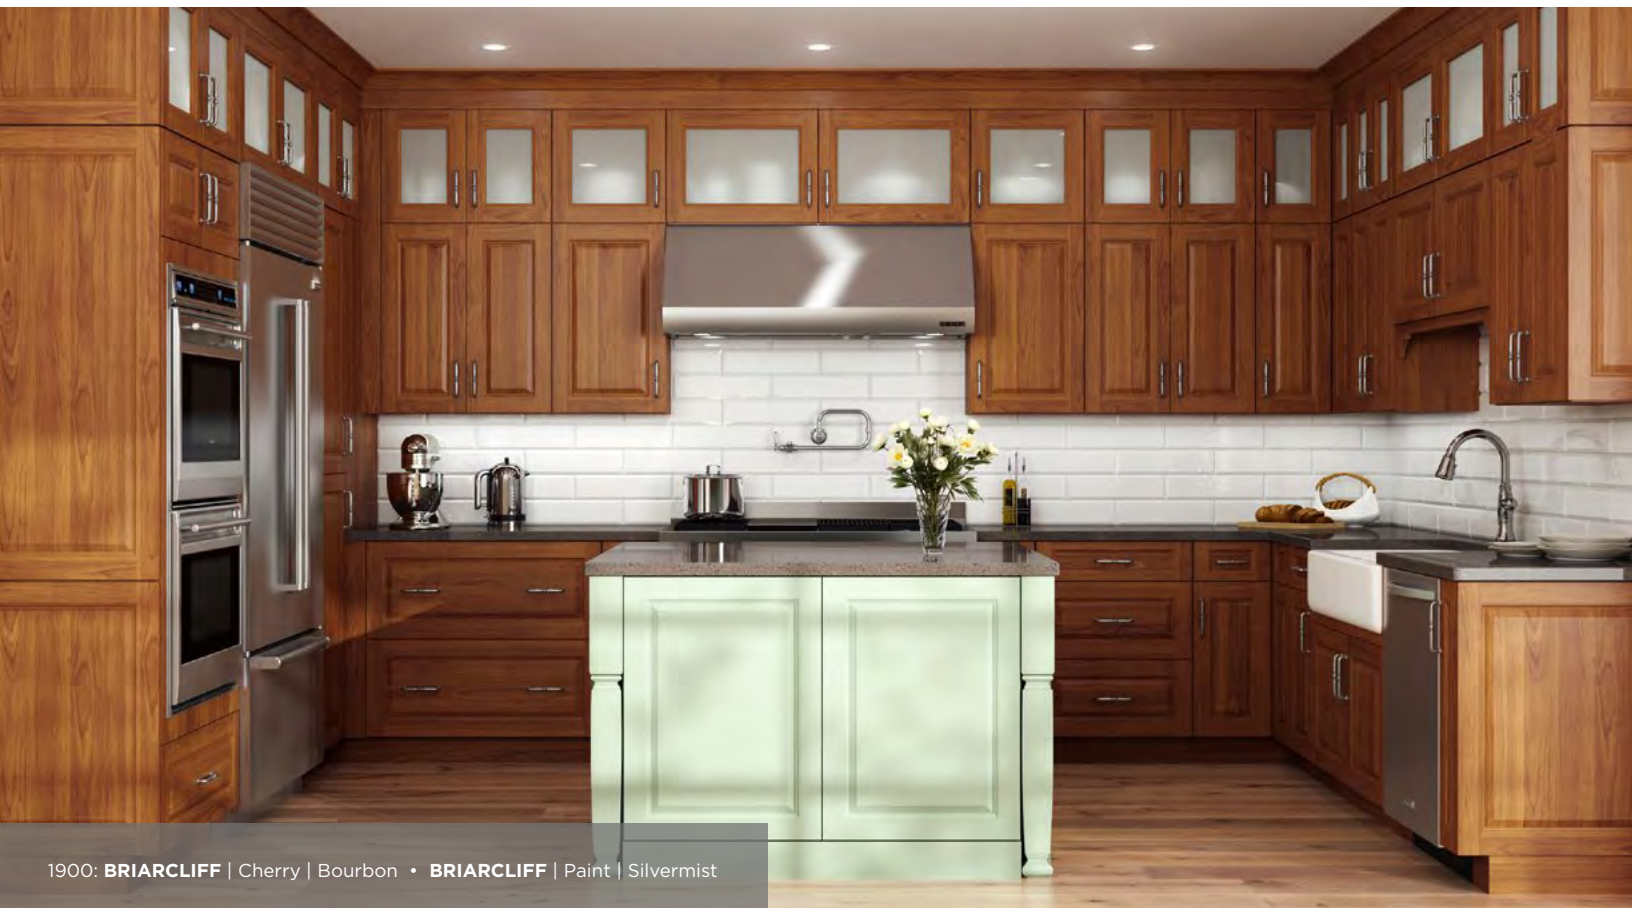

1900: PASADENA | Red Oak | Bourbon • PASADENA | Paint | White

RED OAK

A timeless American classic, Red Oak is known for its coarse texture, predominant contrasting grain patterns, and overall strength and durability. Color variations from pale yellows to reddish-browns are typical and more prominent with light or natural finishes.

1900: BRIARCLIFF | Cherry | Bourbon • BRIARCLIFF | Paint | Silvermist