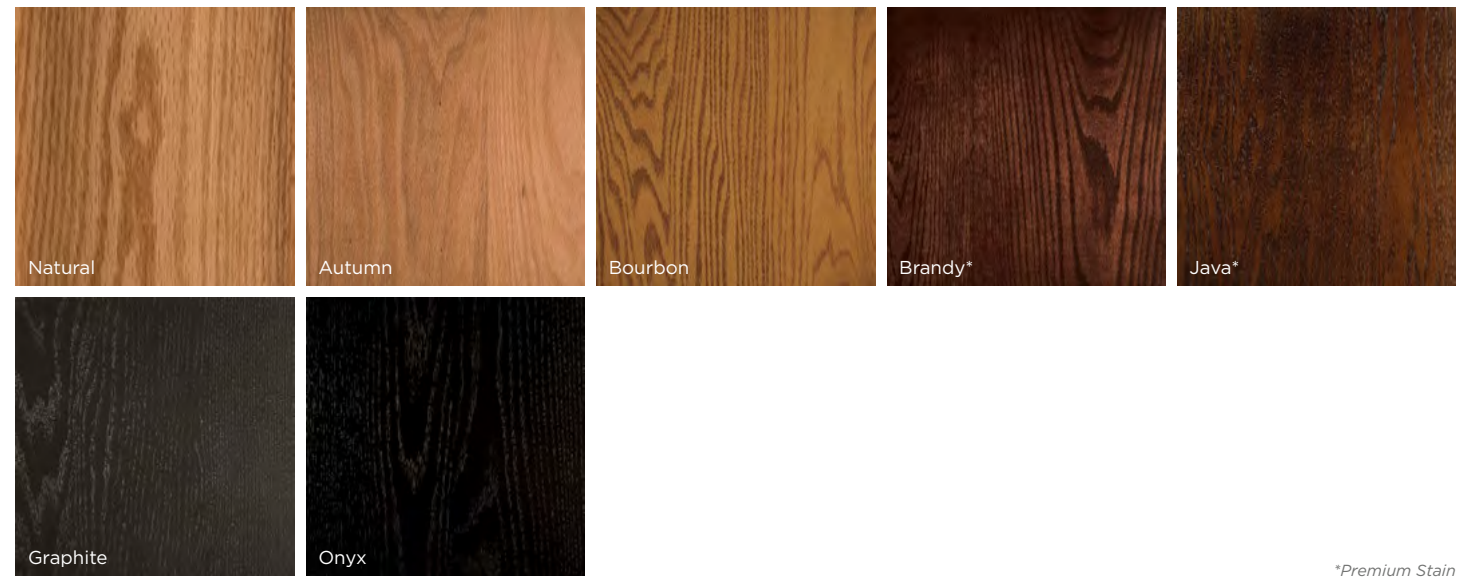

RED OAK

A timeless American classic, Red Oak is known for its coarse texture, predominant contrasting grain patterns, and overall strength and durability. Color variations from pale yellows to reddish-browns are typical and more prominent with light or natural finishes.

1900: BRIARCLIFF | Cherry | Bourbon • BRIARCLIFF | Paint | Silvermist