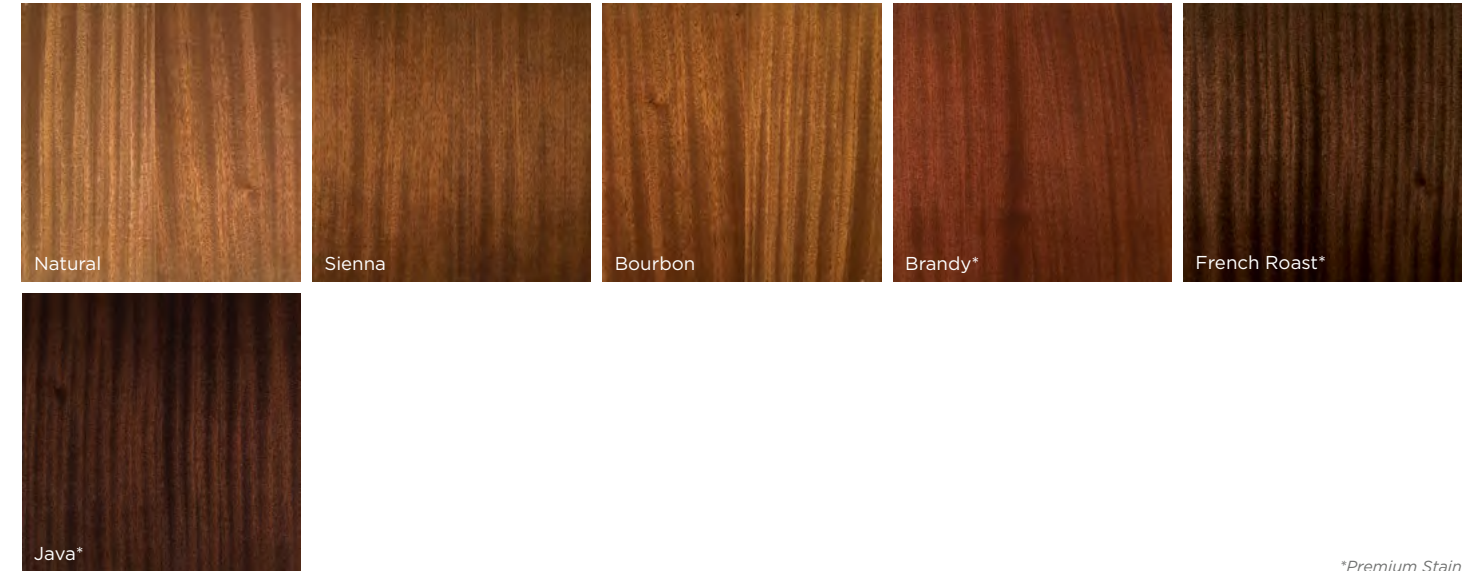

*Premium Stain

MAPLE

Admired for its consistency, Maple's dense, smooth grain patterns and uniform coloring allow it to take lighter stain colors well. The occasional dark mineral streak and mild color variations add to Maple's character.

*Premium Stain

1900: AVANT | Rift White Oak | Praline • AVANT | Paint | Naval
PHOTO: Design Depot (Englewood, NJ)

1900: MONTICELLO | Maple | Praline • MONTICELLO | Maple | Spice

WALNUT

Black American Walnut grows in the eastern states, and like Cherry, has been synonymous with fine woodworking for centuries. This rich brown wood has an attractive grain pattern and is prized for its warmth and strength. Walnut will lighten with age and light exposure.

*Premium Stain

SAPELE

A member of the Mahogany family, Sapele is native to central Africa. This dense, strong wood, easily recognized by the well-defined ribbon grain pattern, is golden brown in color and will darken with age. For best results, use Sapele on flat panel or shaker style doors.