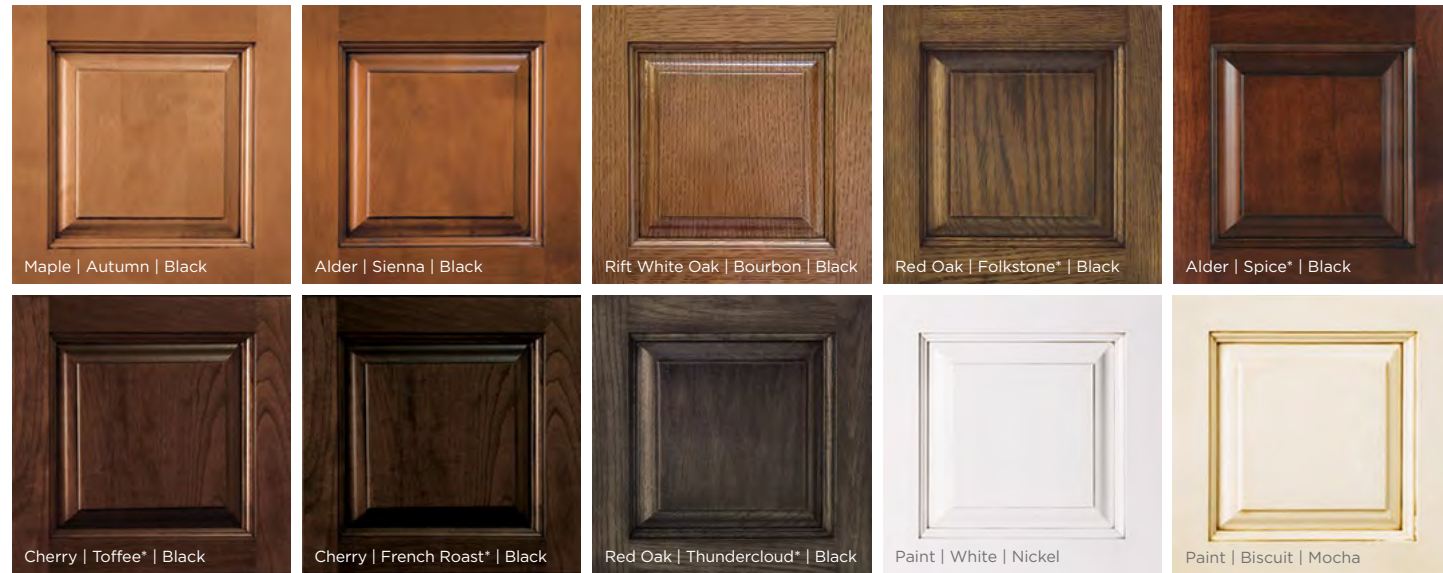

- Available on Alder & Rustic Alder. | Villa III Shown. -

- VILLA I:** Stain-Base Color & Glaze Combination
- VILLA II:** Villa I + Sand-Through Detailing
- VILLA III:** Villa II + Distressing - *Splits, Edge Rasping, & Worm Holes*

**Color related warranty claims are not available for this collection.*

1900: MONTICELLO | Heirloom | Shadow • MONTICELLO | Paint | White | Nickel Glaze

1900: TAHOE | Villa II | Sesame

ARTISAN[™] COLLECTION

GLAZING

A vintage-inspired finish, glazing is a hand-applied transparent coating that highlights open wood grain and architectural details.

- Available on Paint, Alder, Cherry, Red Oak, Rift White Oak, & Maple. -
Not all color combinations shown. | See your Belmont Cabinet Co. Dealer for details.