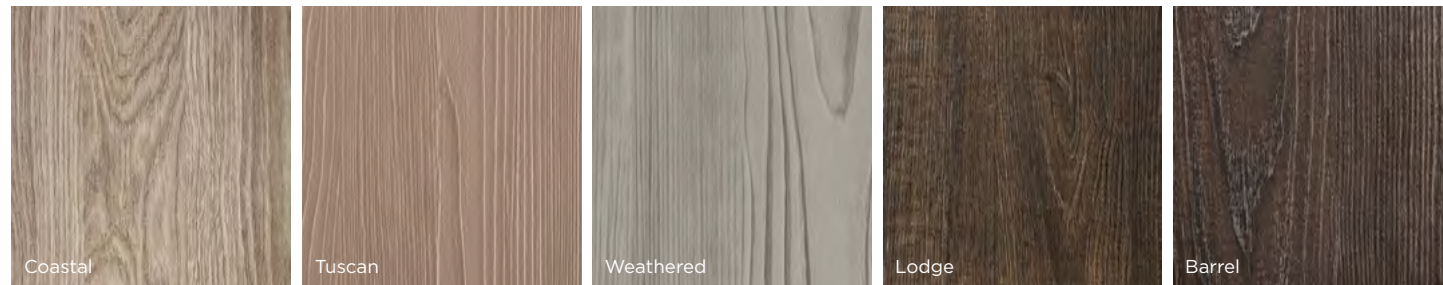

SYNCRO COLLECTION

TEXTURED LAMINATE (TSS)

As real as it gets, the synchronized grain and texture replicate the natural characteristics of wood. The traditional markings create an interplay of light and shadow that make this laminate a contemporary favorite!

- Door Styles: Terra, Firma, Penta, Nova, & Fusion -
Some exclusions apply.

1600/1900: FIRMA | Synchro Collection | Weathered