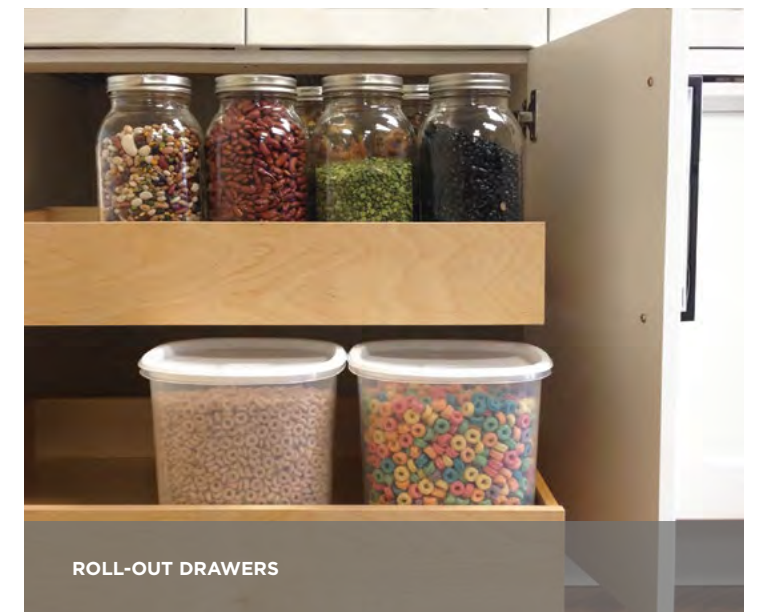

CORNER SUPER SUSAN

ROLL-OUT DRAWERS