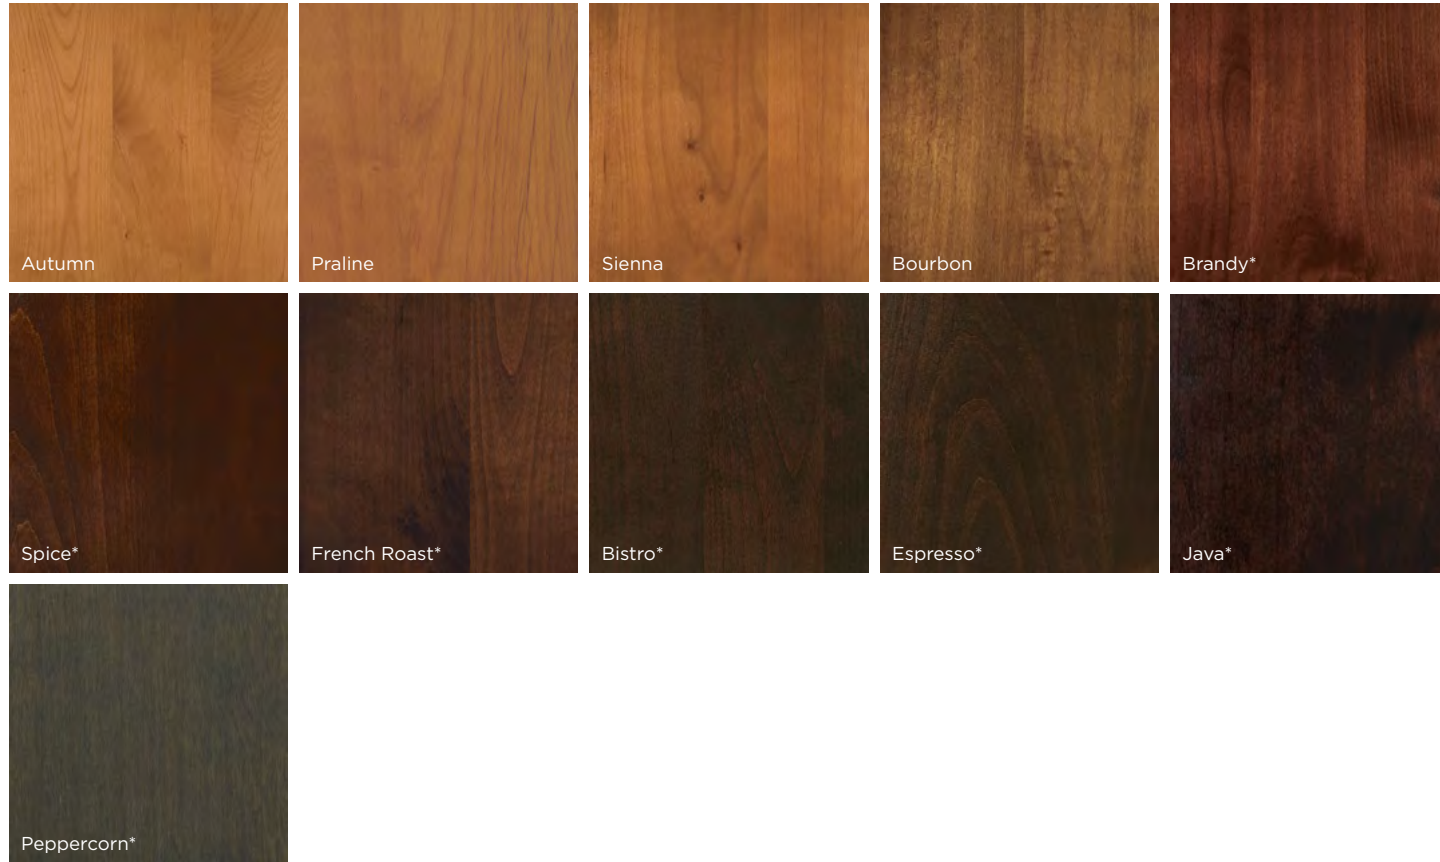

ALDER

Native to the Pacific Northwest, Alder has a fine, smooth, straight grain with random mineral streaks, tight knots, and mild color variations from pale reds to reddish-browns.

- Also available in Rustic Alder, featuring random pin holes, knots, and grain variation. -
Some exclusions apply. See your Belmont Cabinet Co. Dealer for details.

*Premium Stain