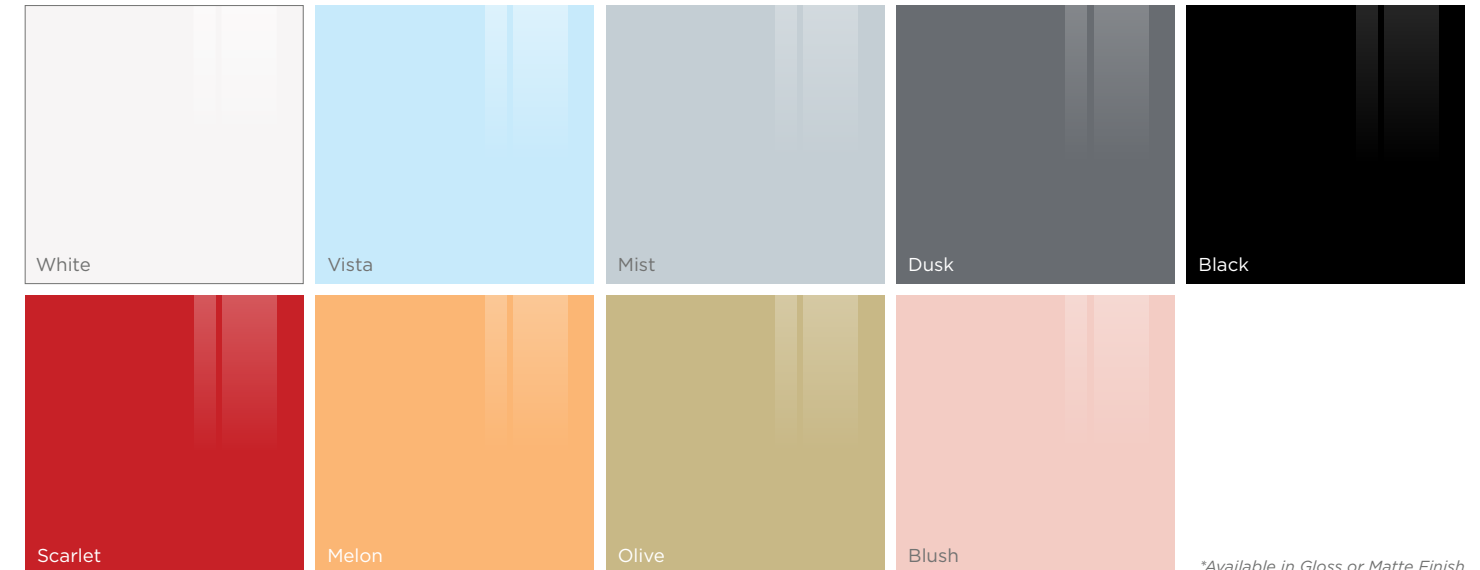

BACK-PAINTED GLASS* - For use with M-10 frame configuration.

*Available in Gloss or Matte Finish