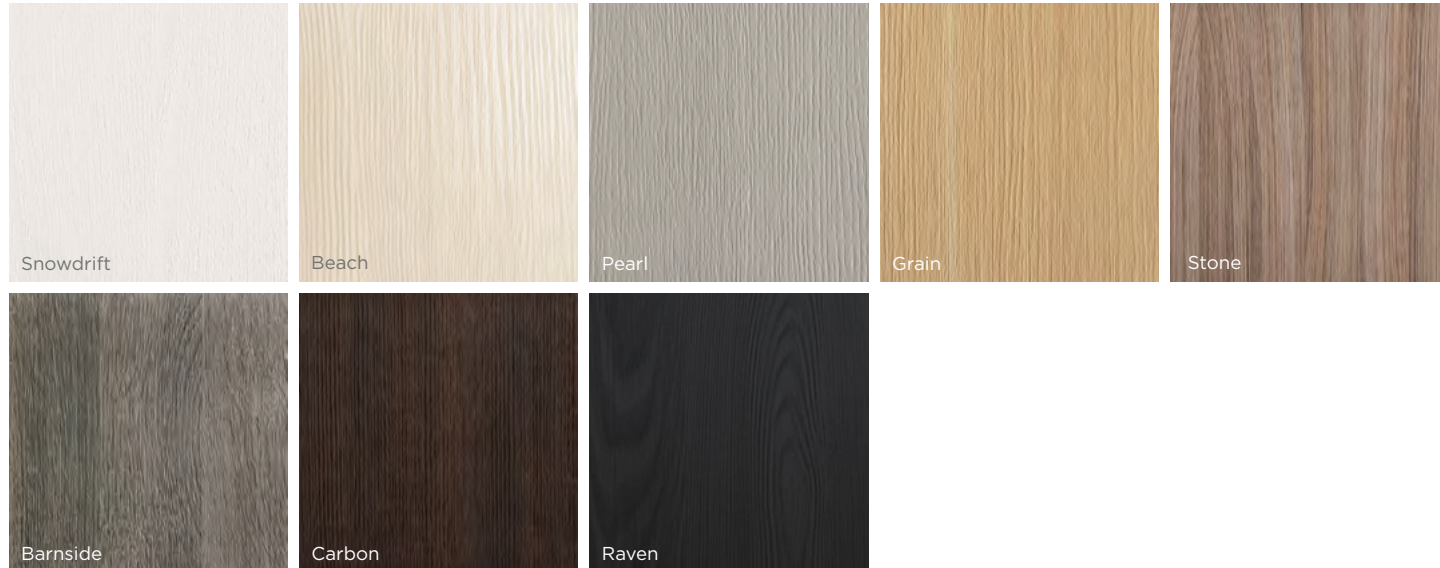

ALBERO COLLECTION

TEXTURED LAMINATE (TSS)

Combines sophisticated European technology with an artisan's vision that focuses on both detail and high-tech innovation. The result is a durable textured surface laminate that is clearly inspired by nature.

- Door Styles: Terra, Firma, Penta, Nova, & Fusion -
Some exclusions apply.