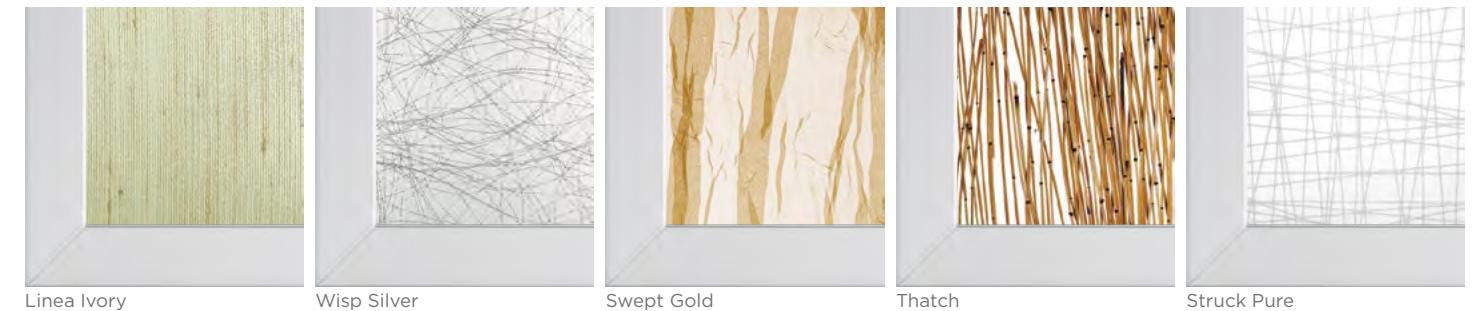

ACRYLIC RESIN - For use with M-3 frame configuration.